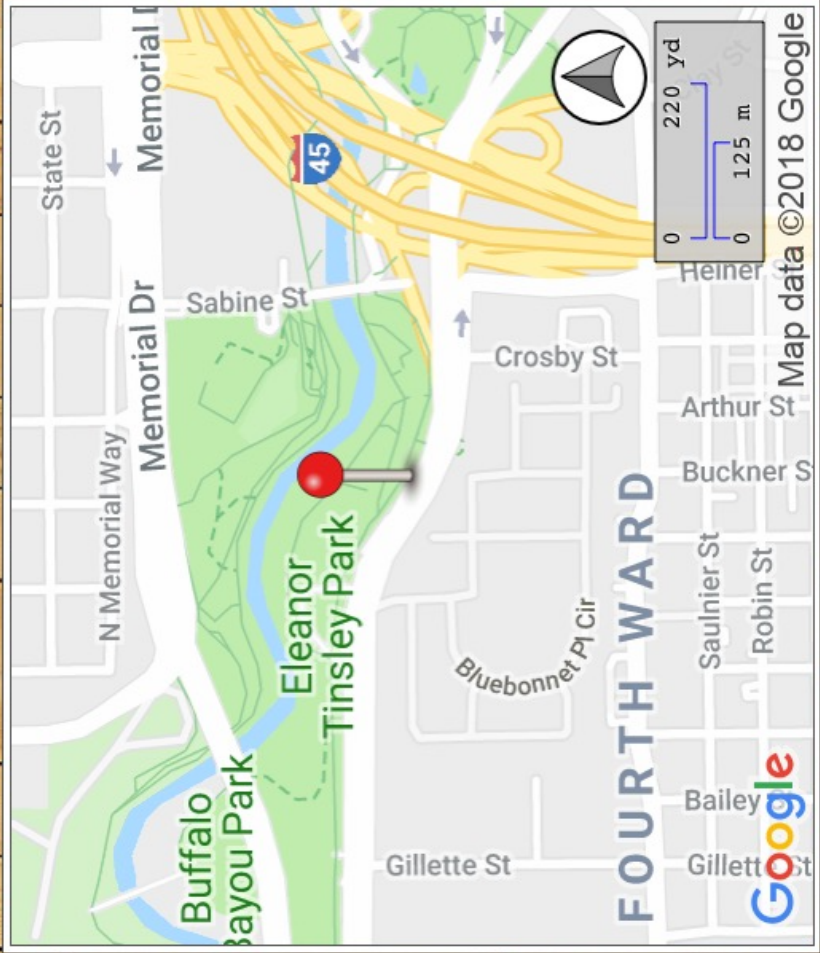

Meeting location, ready to ride at 5:30 pm

Location

Houston, TX, United States

Latitude / Longitude

29° 45' 37.77" N / 95° 22' 40.27" W

Altitude

19 ft

Direction

23° NE

Map data ©2018 Google