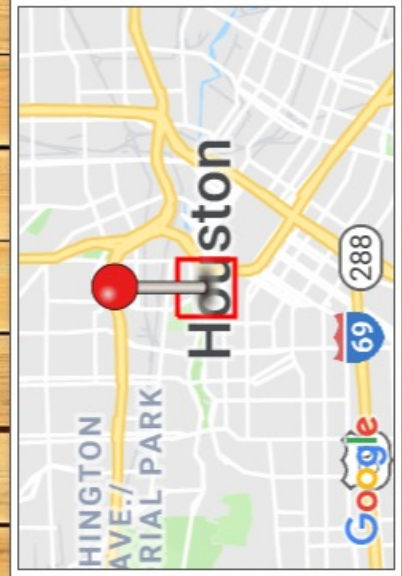

Meeting location, ready to ride at 5:30 pm

Location

Houston, TX, United States

Latitude / Longitude

29° 45' 37.77" N / 95° 22' 40.27" W

Altitude

19 ft

Direction

23° NE

Map data ©2018 Google