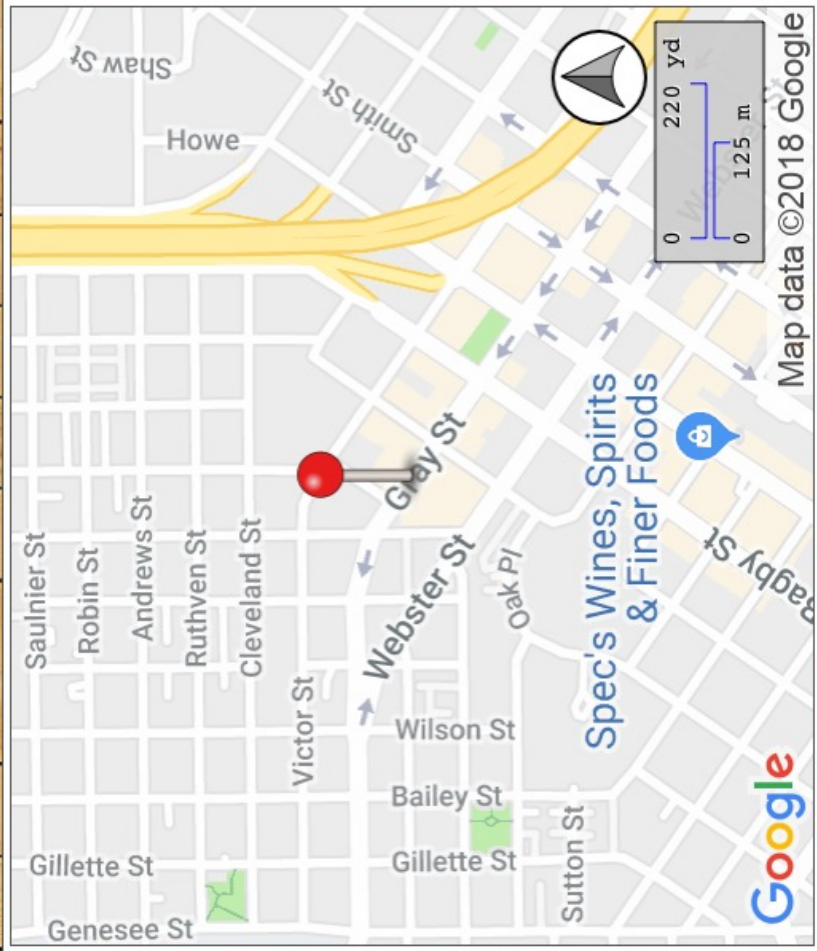

Minuti Coffee, 114 Gray St, Houston for coffee afterwards. Several restaurants are nearby if you're interested.

Location

Houston, TX, United States

Latitude / Longitude

29° 45' 9.50" N / 95° 22' 40.27" W

Altitude

39 ft

Direction

280° W

Map data ©2018 Google